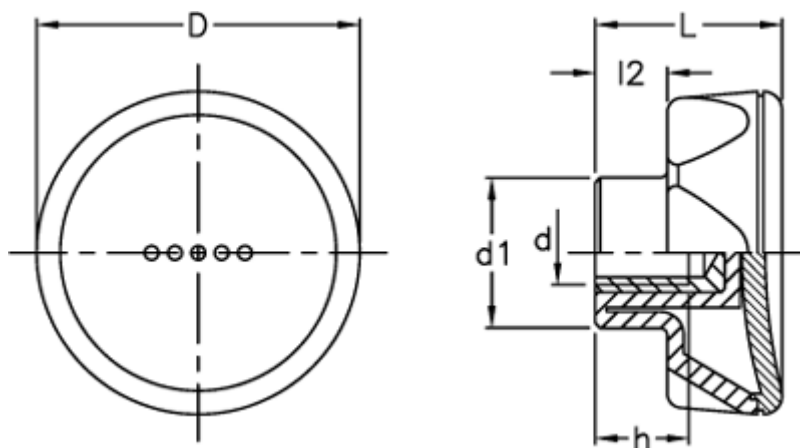

Article number: 23052214314

Description: E+G Lobe knob  
ELK.56-B M10-C4 yellow centre cap

## Measures

D	= 56
d1	= 26.5
d 6H	= M10
h	= 13
L	= 29
l2	= 11